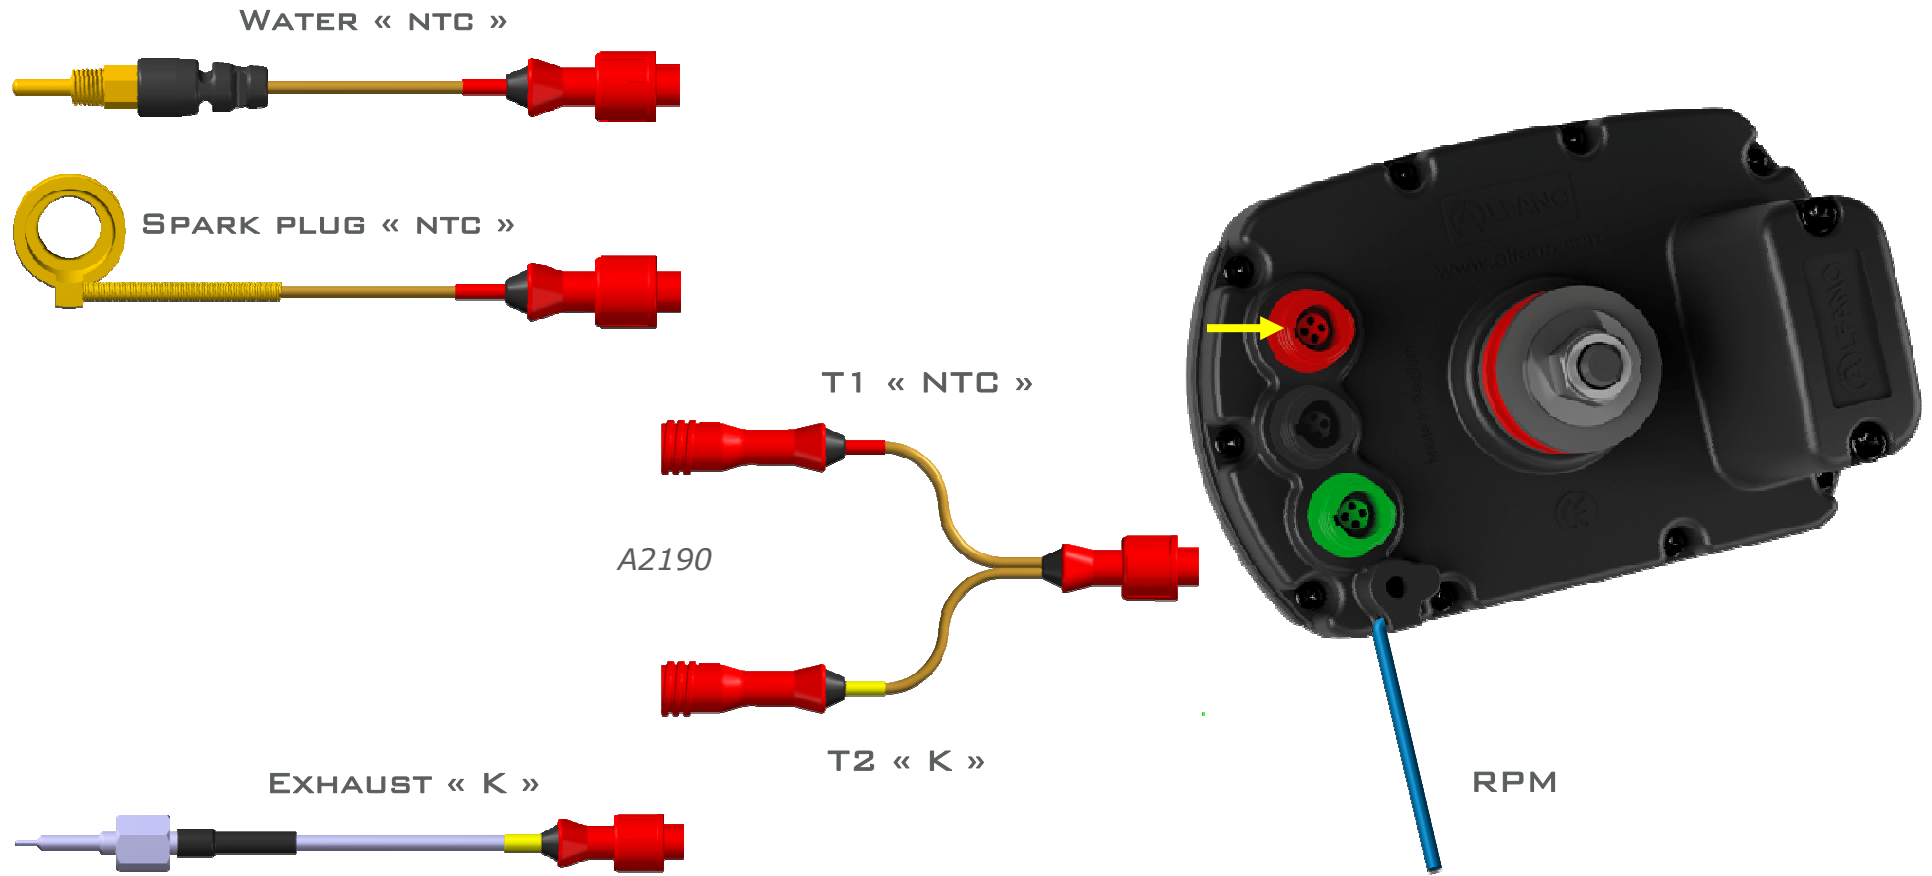

2 TEMPERATURES