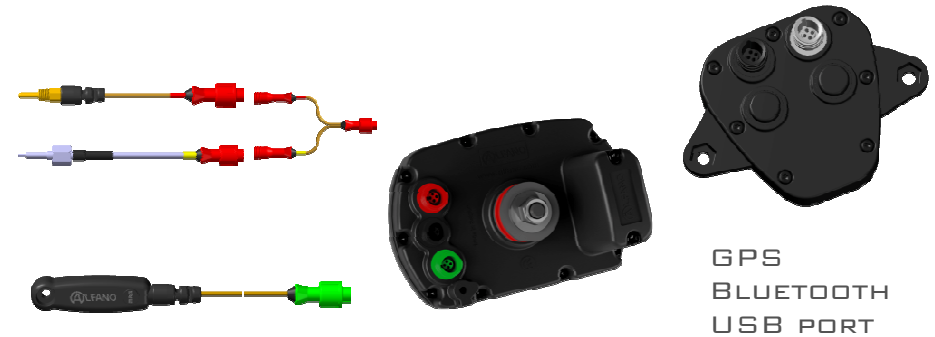

6 Kart KF professionals

GPS
BLUETOOTH
USB PORT

295-water80-exhaust135-y32-GPS2135 (677)€